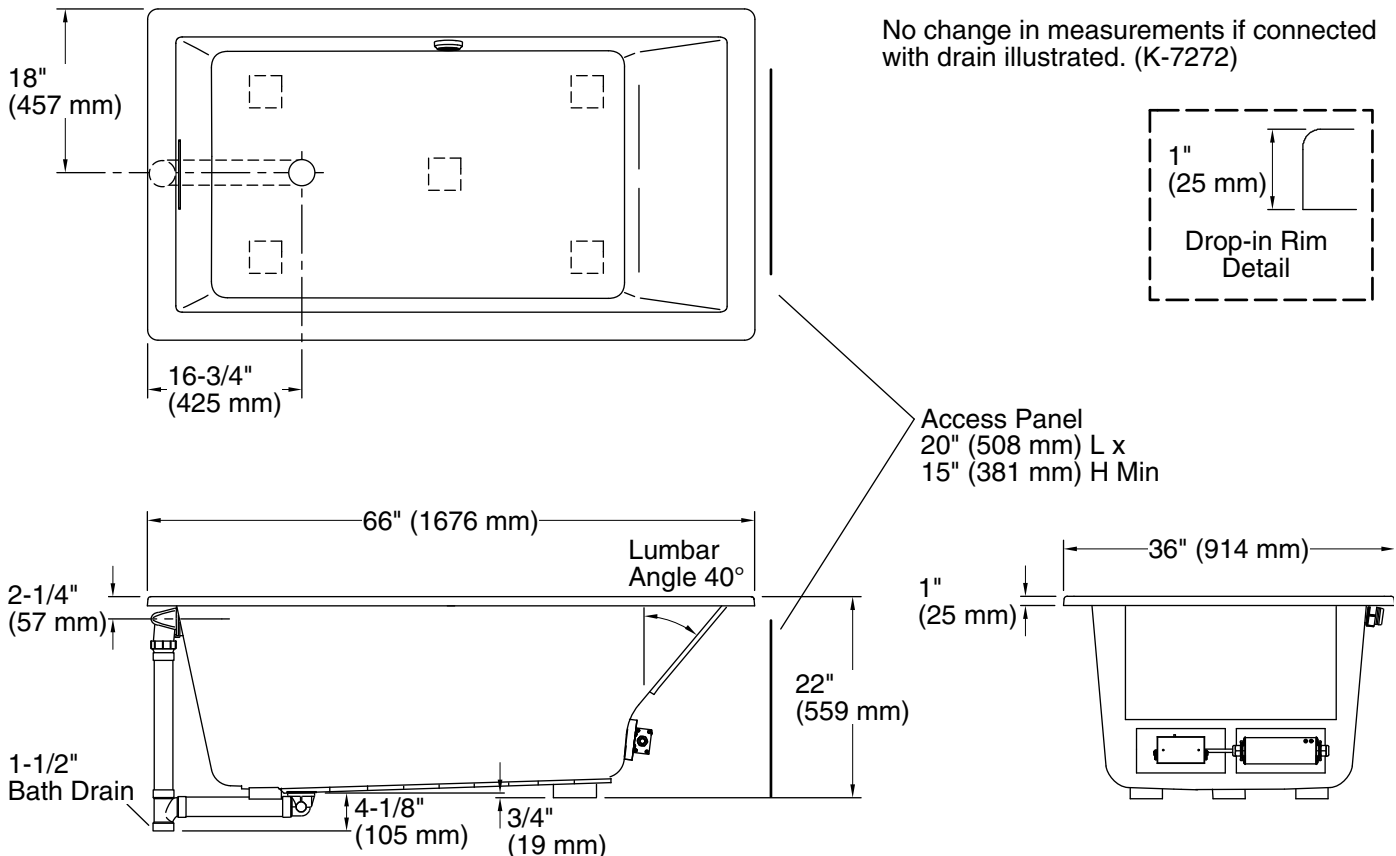

Underscore® Rectangle

66" x 36" drop-in bath w/ Bask®

K-1136-W1

Required Electrical Service

One circuit required, protected with Class A Ground-Fault Circuit-Interrupter (GFCI). Outside North America, this device may be known as a Residual Current Device (RCD).

Heated Surface: 120 V, 15 A, 60 Hz

Technical Information

All product dimensions are nominal.

Installation:	Drop-in
Drain location:	End
Basin area, bottom:	44-1/2" x 26-1/2" (1130 mm x 673 mm)
Basin area, top:	60-1/4" x 30-1/4" (1530 mm x 768 mm)
Weight:	86 lbs (39 kg)
Minimum floor load:	58 lbs/ft² (283.2 kg/m²)
Water depth:	17-3/4" (451 mm)
Water capacity:	102 gal (386.1 L)
Cutout:	Drop-in, 65" x 35" (1651 mm x 889 mm)
Electrical component rating:	Heated Surface: 120 V, 0.5 A, 60 Hz, 65 W
Minimum flat for door:	2-7/16" (61 mm)

Notes

Measure your actual product for rough-in details.

Install this product according to the installation instructions.

The hot water supply should be 70% of the capacity of the bath or greater. Installations will vary.

Kit is required for under-mount installations (sold separately).